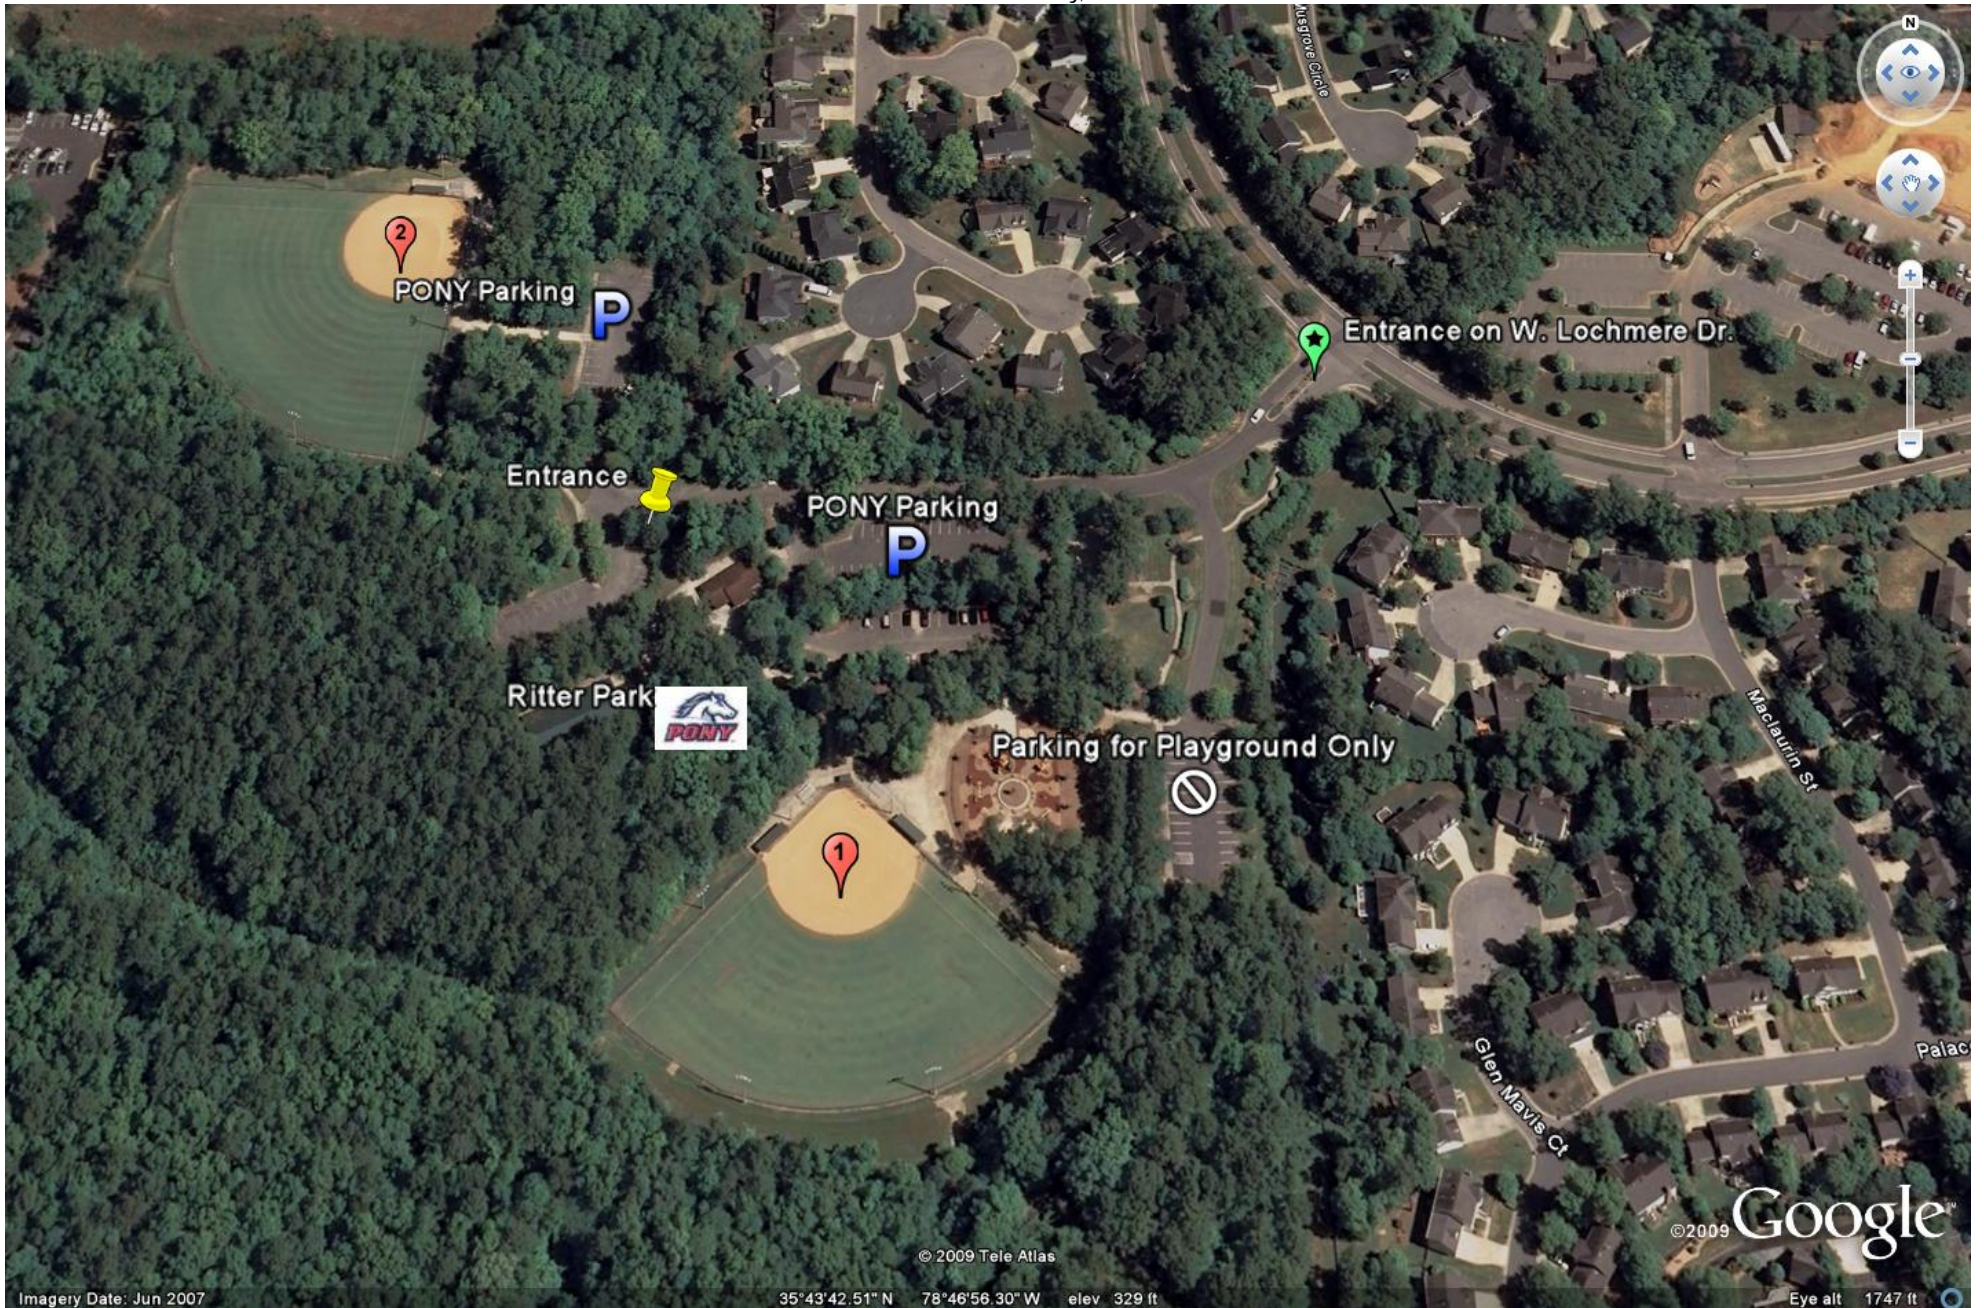

PONY SOFTBALL TOURNAMENT

Ritter Park

301 W. Lochmere Dr. Cary, NC 27518

Fields numbered in red above.