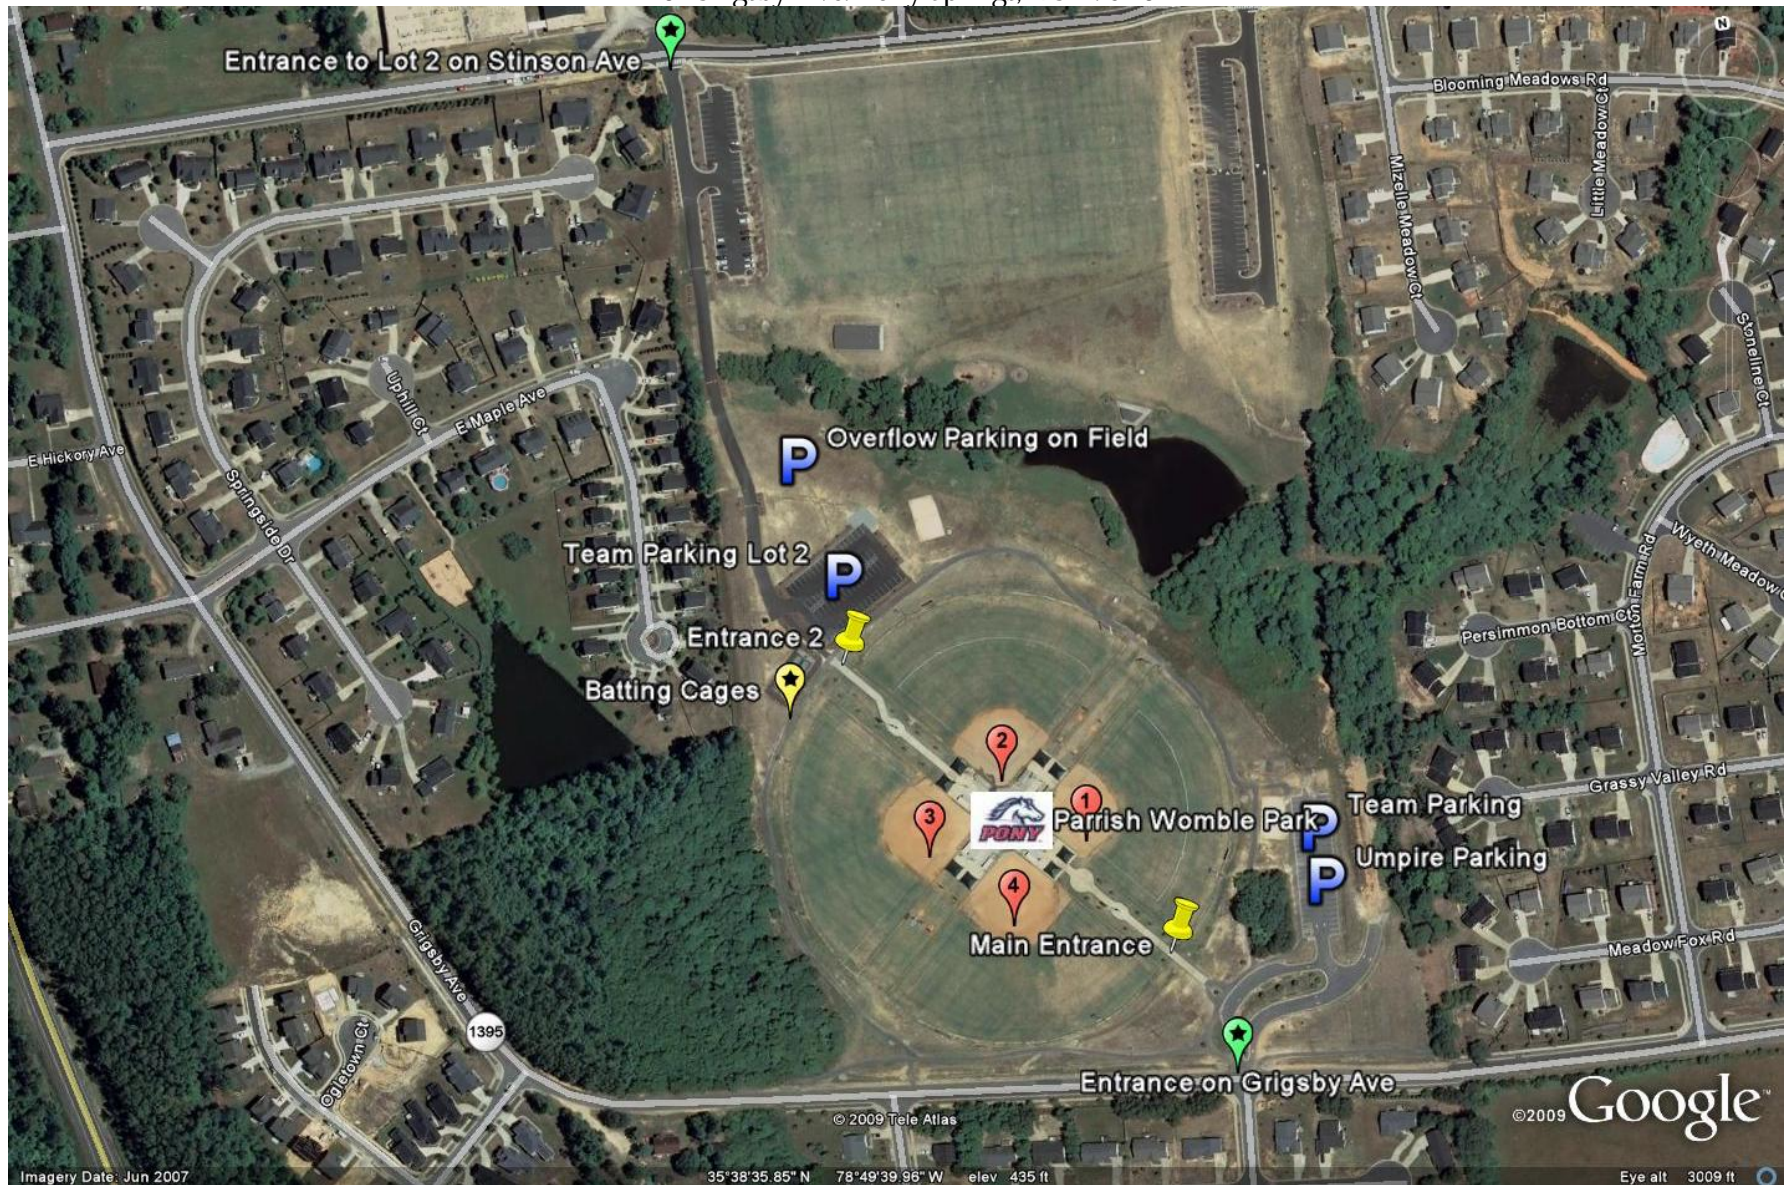

## Parrish Womble Park

1201 Grigsby Ave. Holly Springs, NC 27540

Fields numbered in red above.

### Rules

No pets allowed inside softball complex.

No outside food or drink allowed. (Except one cooler for players)

Skateboards, rollerblades and scooters are prohibited inside complex.

Batting Cages open to teams on first-come first-served basis. Time limit for batting cages is 30 minutes per team.