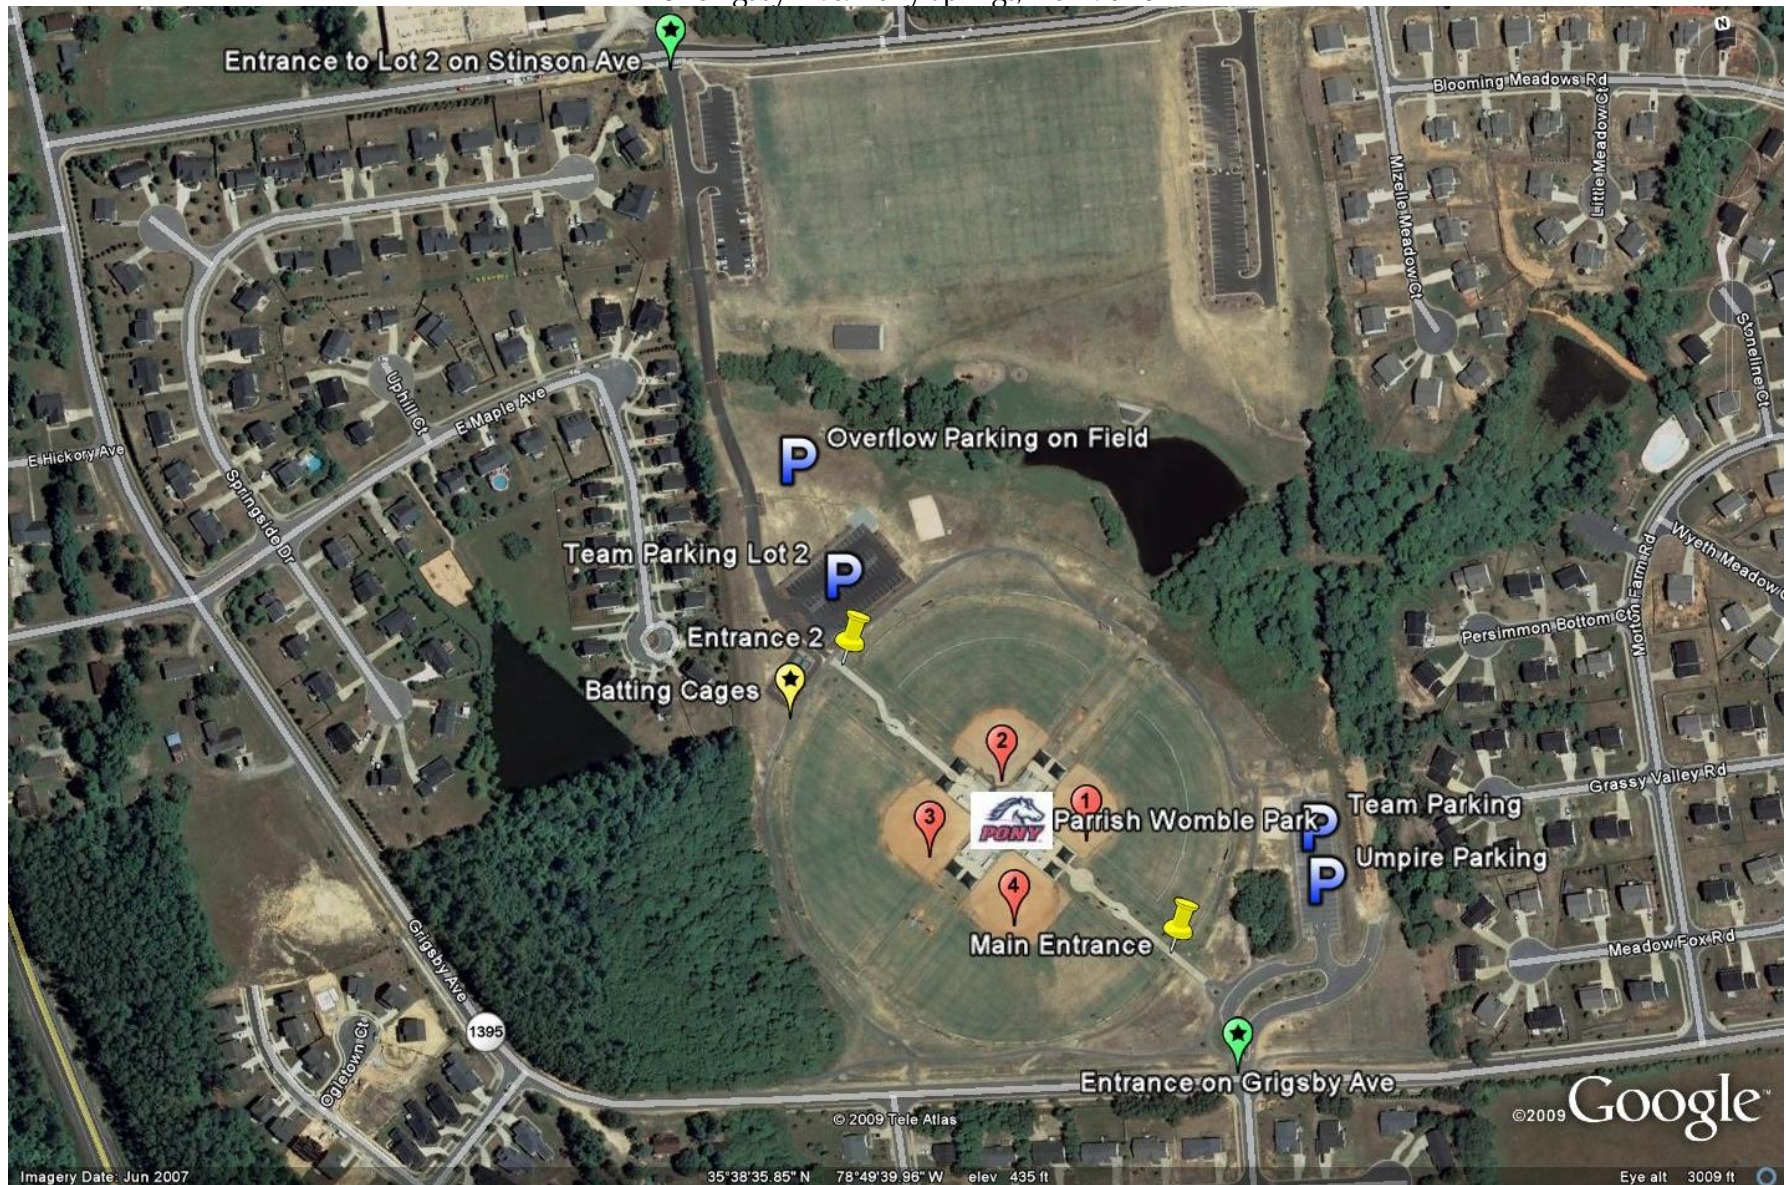

PONY SOFTBALL TOURNAMENT

Parrish Womble Park

1201 Grigsby Ave. Holly Springs, NC 27540

Fields numbered in red above.

Rules

No pets allowed inside softball complex.

No outside food or drink allowed. (Except one cooler for players)

Skateboards, rollerblades and scooters are prohibited inside complex.

Batting Cages open to teams on first-come first-served basis. Time limit for batting cages is 30 minutes per team.