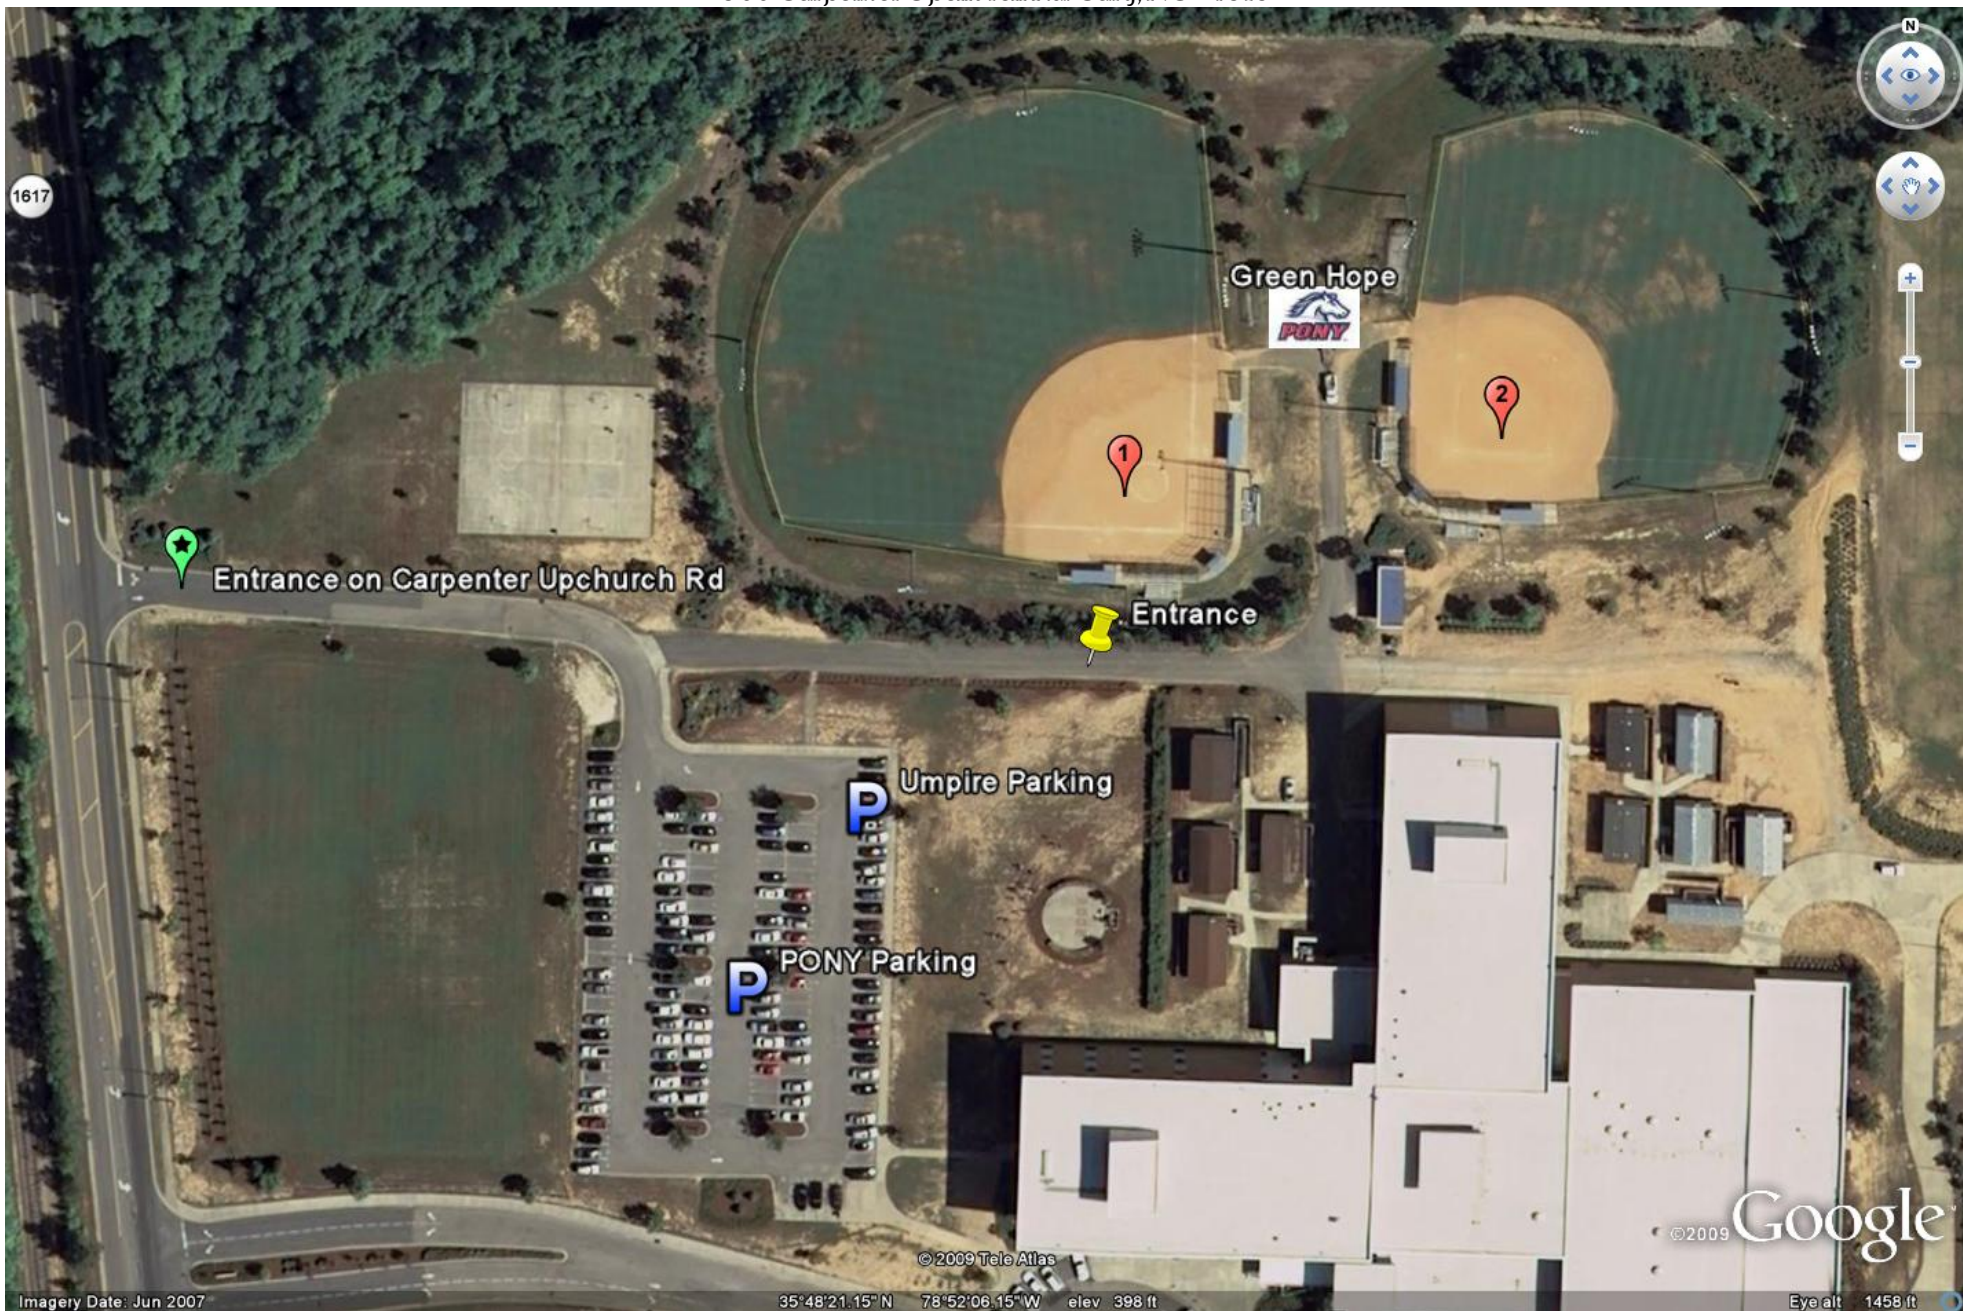

PONY SOFTBALL TOURNAMENT

Green Hope

2500 Carpenter Upchurch Rd. Cary, NC 27519

Fields numbered in red above.