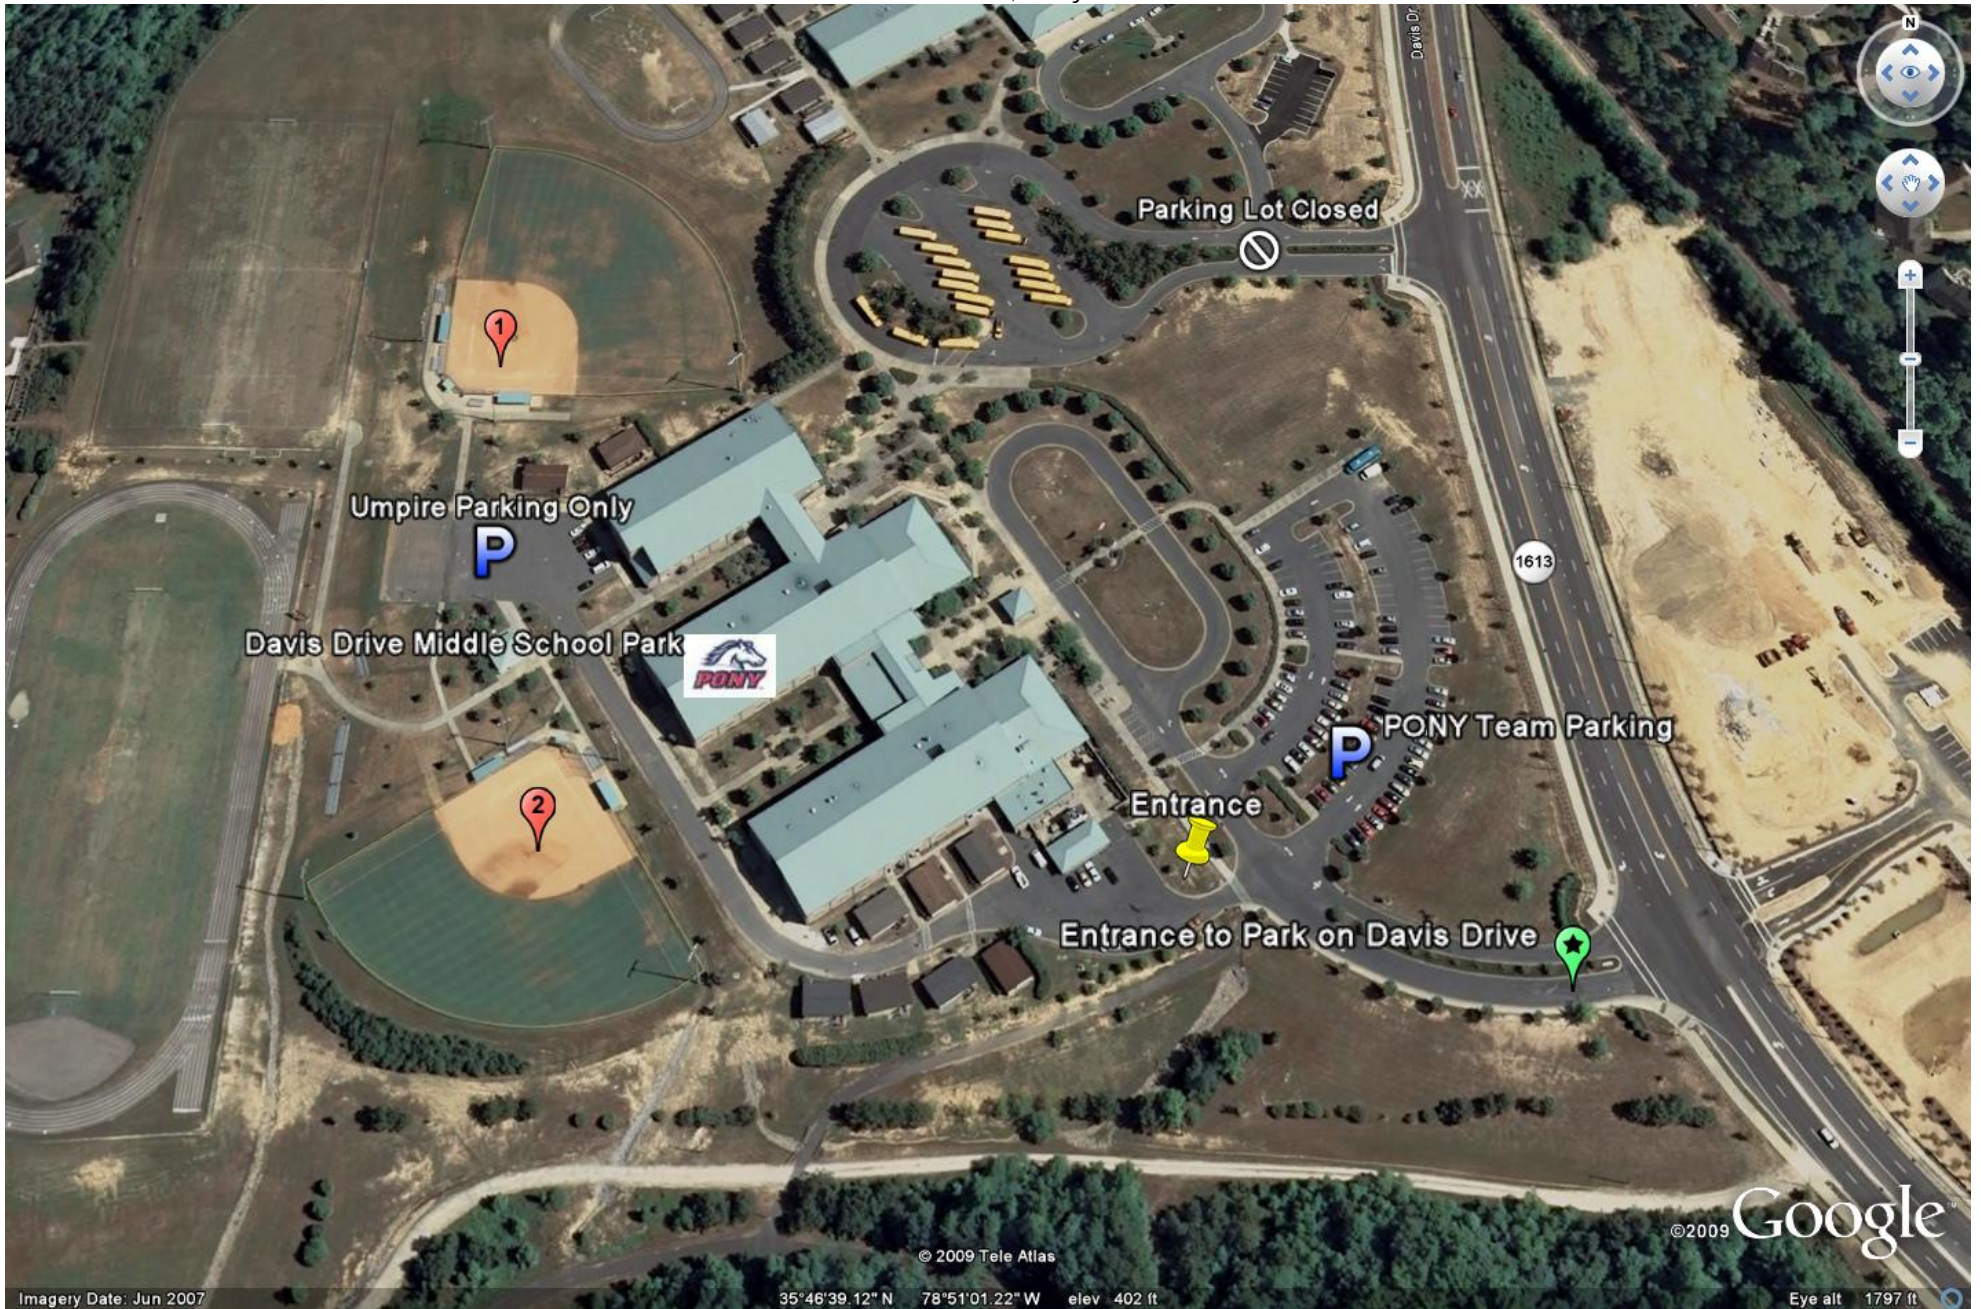

PONY SOFTBALL TOURNAMENT

Davis Drive Middle School Park

2101 Davis Drive, Cary 27519

Fields numbered in red above.